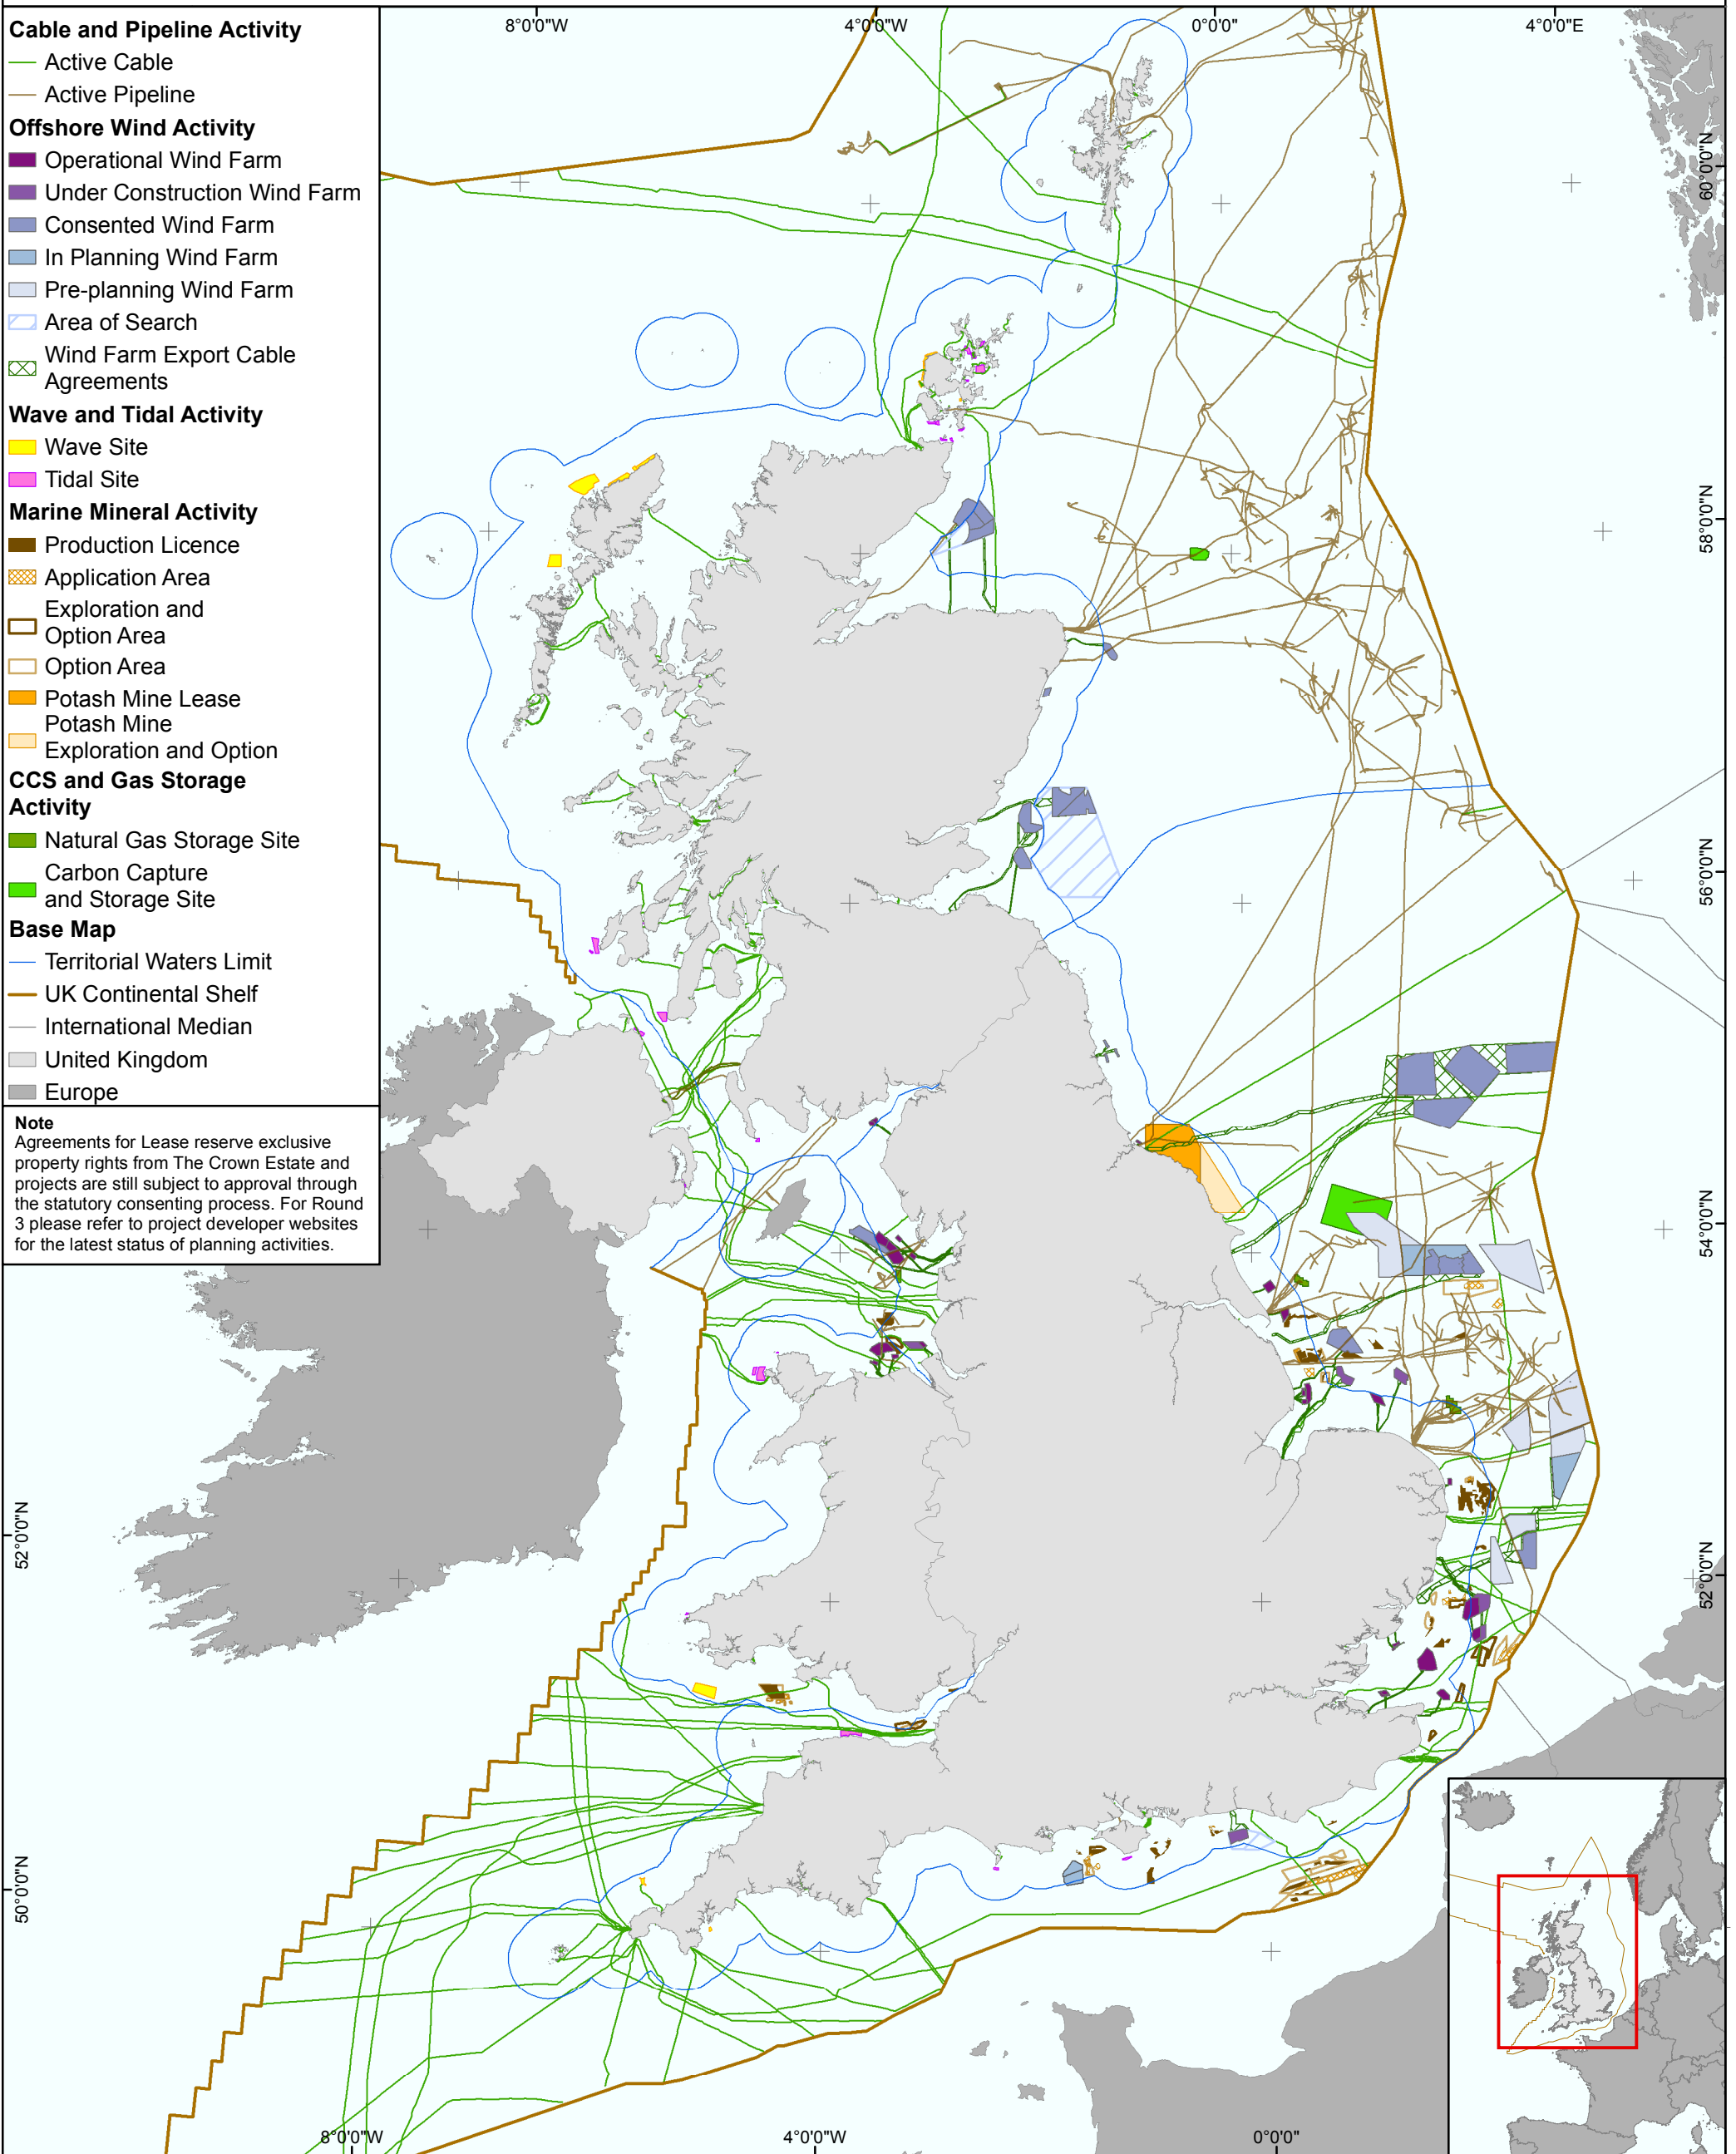

## Offshore Wind Activity

- Operational Wind Farm
- Under Construction Wind Farm
- Consented Wind Farm
- In Planning Wind Farm
- Pre-planning Wind Farm
- Area of Search
- Wind Farm Export Cable Agreements

## Wave and Tidal Activity

- Wave Site
- Tidal Site

## Base Map

- Territorial Waters Limit
- UK Continental Shelf
- International Median
- United Kingdom
- Europe

GIS Ref: MAP/1301/007

Author: KB

QA: JS

Scale 1:4,000,000 at A3

0 100 200 km

Date: 04/03/2016

Positions shown relative to WGS 84. © Crown Copyright 2016, all rights reserved. Reproduction in whole or part is not permitted without prior consent of The Crown Estate. OceanWise Data: License No. EK001-20140411. Ordnance Survey Data: Licence No. 100019722, <http://www.thecrownestate.co.uk/ordnance-survey-licence/>. Limits: Supplied by UKHO. Not to be used for Navigation. Cable Data: Created from Kingfisher, OceanWise and Global Marine Systems data. Pipeline Data: Created from UKDeal, OceanWise and Global Marine Systems data. International Medians: Created from UKHO, OGA and European Environment Agency data.