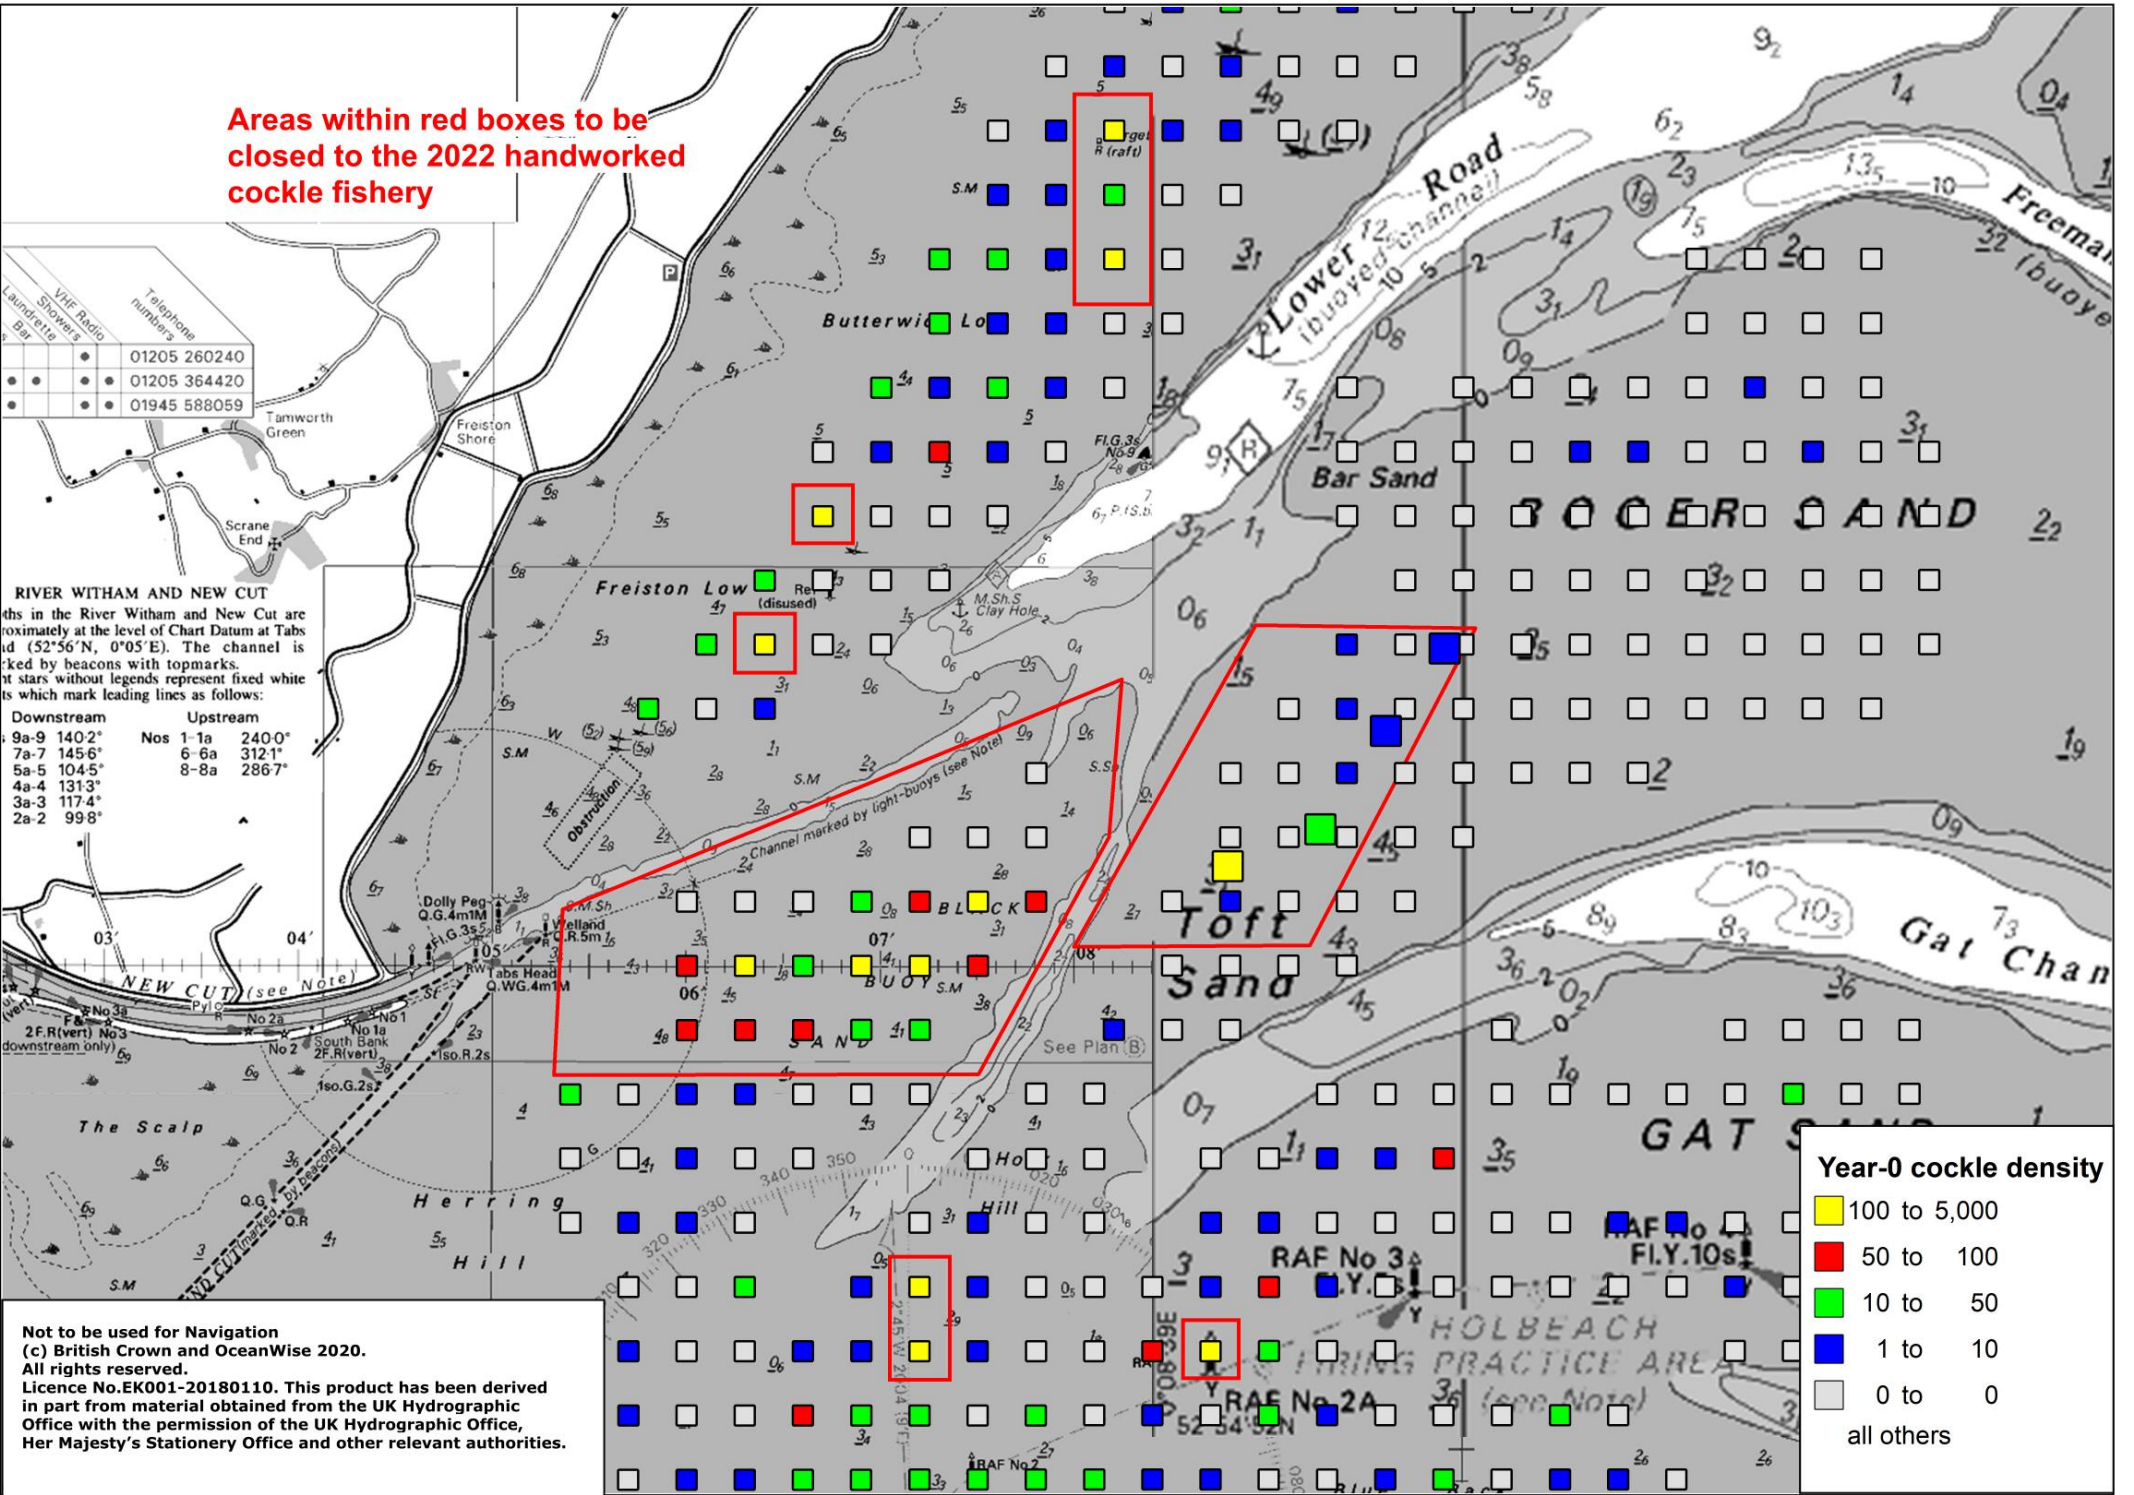

Areas within red boxes to be closed to the 2022 handworked cockle fishery

VHF Radio	Telephone numbers
•	01205 260240
•	01205 364420
•	01945 588059

RIVER WITHAM AND NEW CUT
 The channel in the River Witham and New Cut are approximately at the level of Chart Datum at Tabs Head (52°56'N, 0°05'E). The channel is marked by beacons with topmarks. White stars without legends represent fixed white lights which mark leading lines as follows:

Downstream	Upstream
9a-9 140.2°	Nos 1-1a 240.0°
7a-7 145.6°	6-6a 312.1°
5a-5 104.5°	8-8a 286.7°
4a-4 131.3°	
3a-3 117.4°	
2a-2 99.8°	

NEW CUT (see Note)
 2F.R.(vert) No 3 (downstream only)
 No 2
 South Bank 2F.R.(vert)
 No 1a
 No 1
 No 1b
 No 1c
 No 1d
 No 1e
 No 1f
 No 1g
 No 1h
 No 1i
 No 1j
 No 1k
 No 1l
 No 1m
 No 1n
 No 1o
 No 1p
 No 1q
 No 1r
 No 1s
 No 1t
 No 1u
 No 1v
 No 1w
 No 1x
 No 1y
 No 1z

Areas within red boxes to be closed to the 2022 handworked cockle fishery

Not to be used for Navigation
 (c) British Crown and OceanWise 2020.
 All rights reserved.
 Licence No.EK001-20180110. This product has been derived in part from material obtained from the UK Hydrographic Office with the permission of the UK Hydrographic Office, Her Majesty's Stationary Office and other relevant authorities.