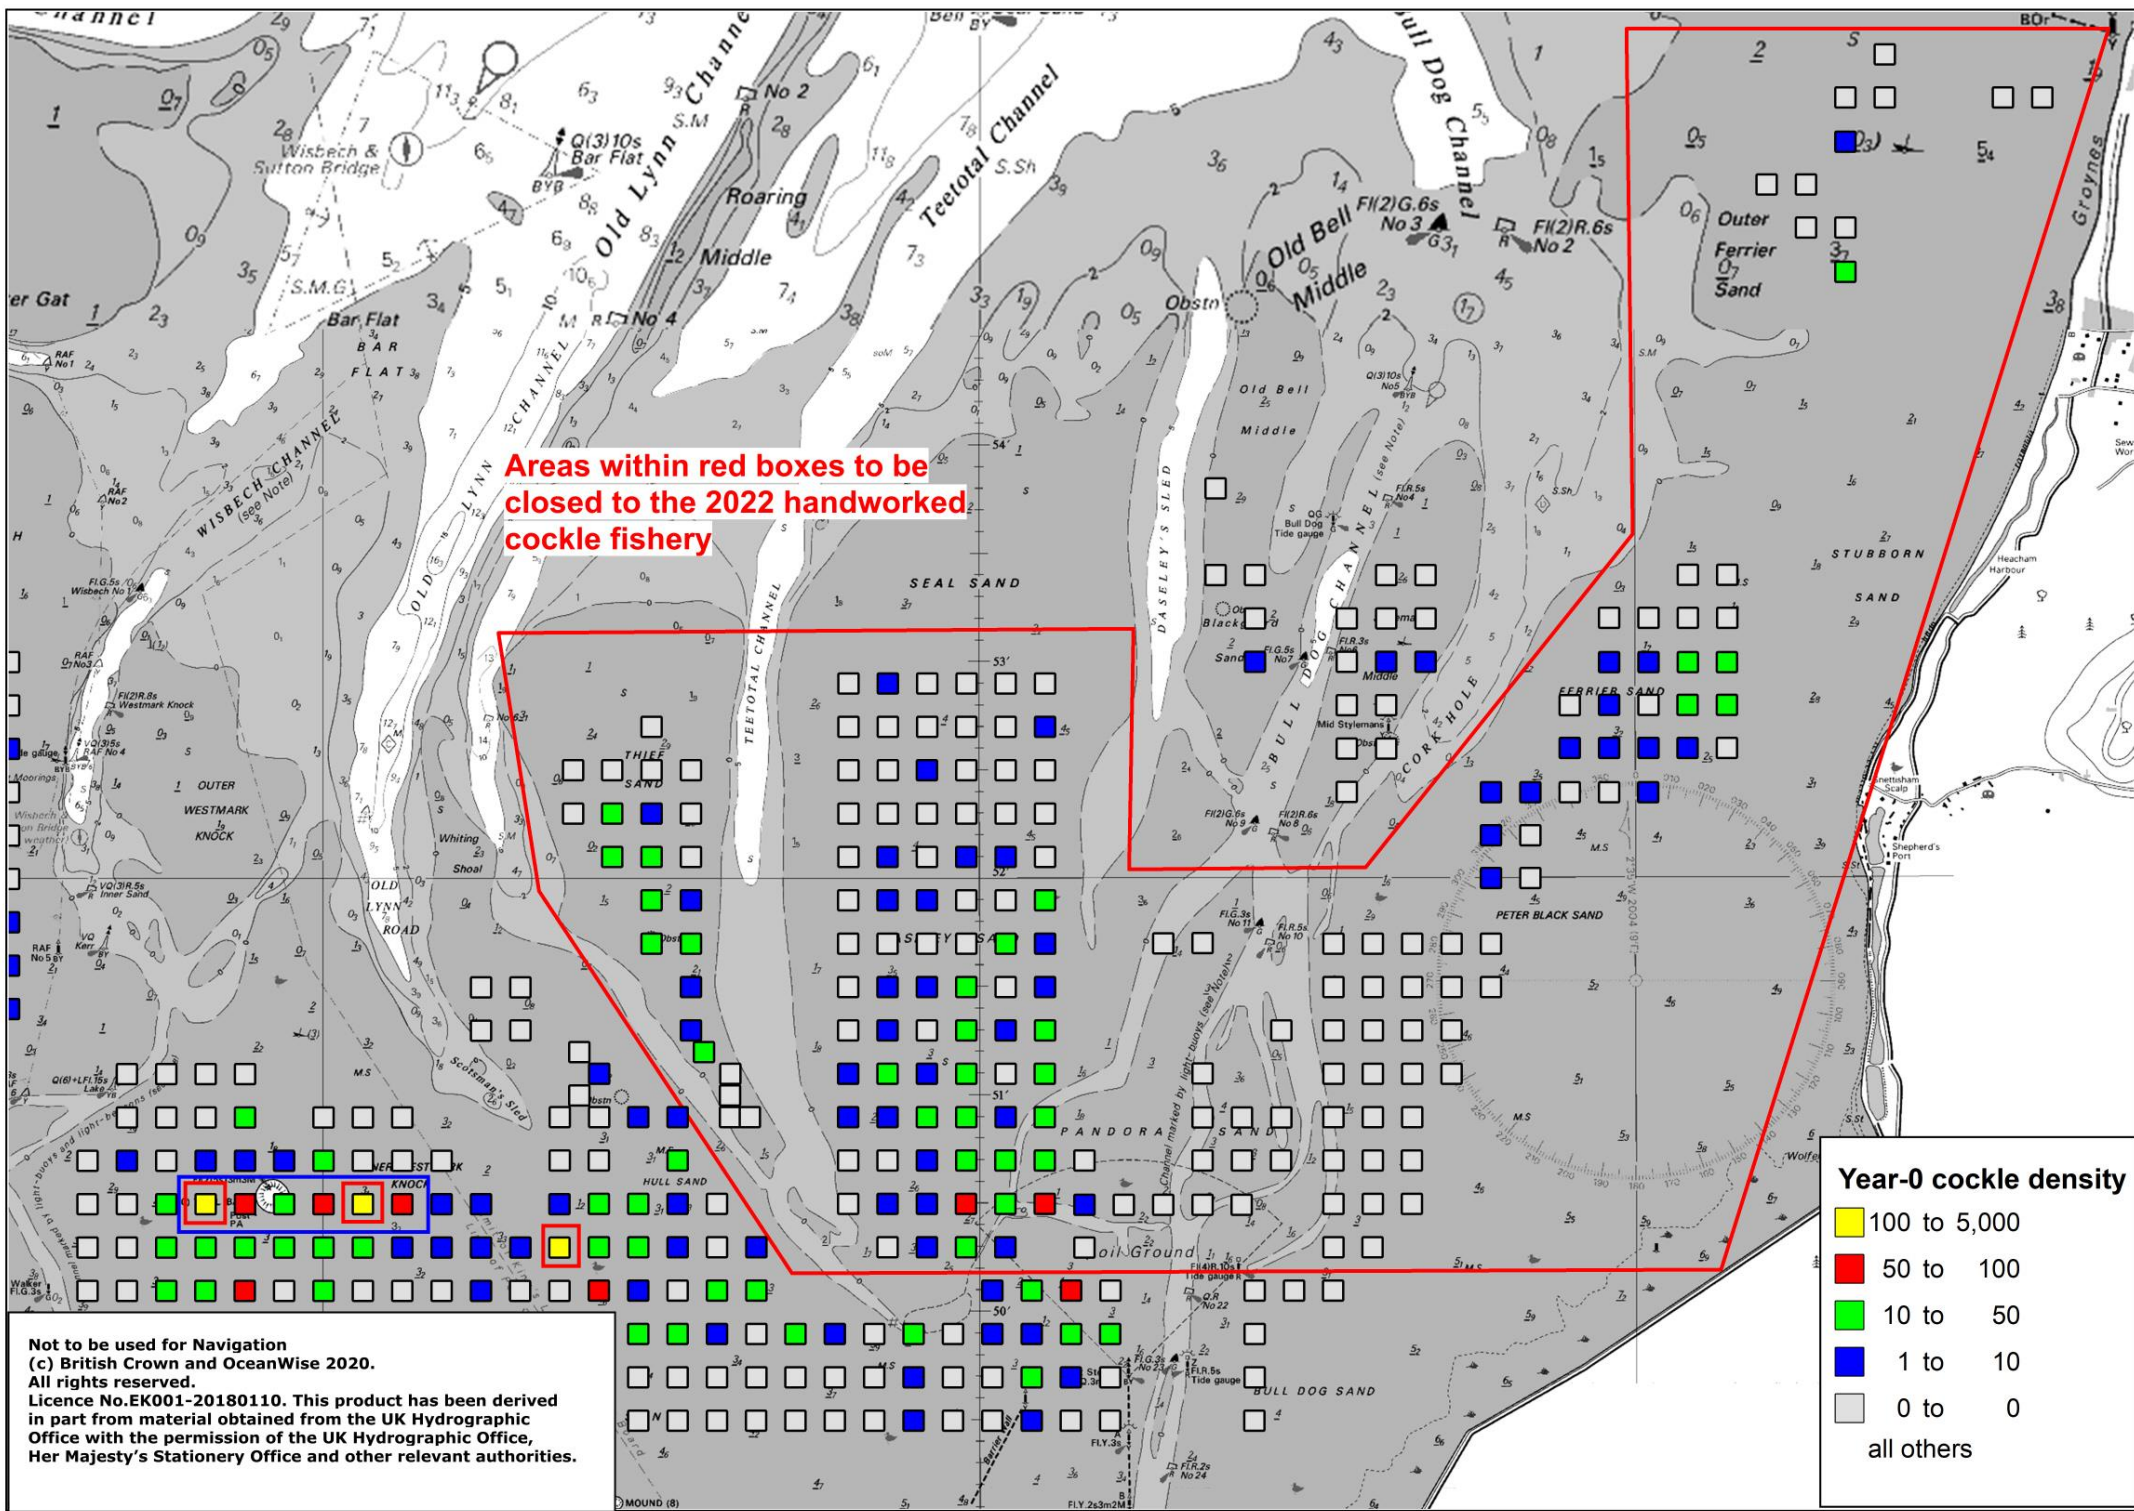

Areas within red boxes to be closed to the 2022 handworked cockle fishery

VHF Radio	Telephone numbers
•	01205 260240
•	01205 364420
•	01945 588059

RIVER WITHAM AND NEW CUT
 The channel in the River Witham and New Cut are approximately at the level of Chart Datum at Tabs Head (52°56'N, 0°05'E). The channel is marked by beacons with topmarks. White stars without legends represent fixed white lights which mark leading lines as follows:

Downstream	Upstream
9a-9 140.2°	Nos 1-1a 240.0°
7a-7 145.6°	6-6a 312.1°
5a-5 104.5°	8-8a 286.7°
4a-4 131.3°	
3a-3 117.4°	
2a-2 99.8°	

NEW CUT (see Note)
 2F.R.(vert) No 3 (downstream only)
 No 2
 South Bank 2F.R.(vert)
 No 1a
 No 1
 No 1b
 No 1c
 No 1d
 No 1e
 No 1f
 No 1g
 No 1h
 No 1i
 No 1j
 No 1k
 No 1l
 No 1m
 No 1n
 No 1o
 No 1p
 No 1q
 No 1r
 No 1s
 No 1t
 No 1u
 No 1v
 No 1w
 No 1x
 No 1y
 No 1z

Not to be used for Navigation
 (c) British Crown and OceanWise 2020.
 All rights reserved.
 Licence No.EK001-20180110. This product has been derived in part from material obtained from the UK Hydrographic Office with the permission of the UK Hydrographic Office, Her Majesty's Stationery Office and other relevant authorities.

Areas within red boxes to be closed to the 2022 handworked cockle fishery

Not to be used for Navigation
 (c) British Crown and OceanWise 2020.
 All rights reserved.
 Licence No.EK001-20180110. This product has been derived in part from material obtained from the UK Hydrographic Office with the permission of the UK Hydrographic Office, Her Majesty's Stationary Office and other relevant authorities.